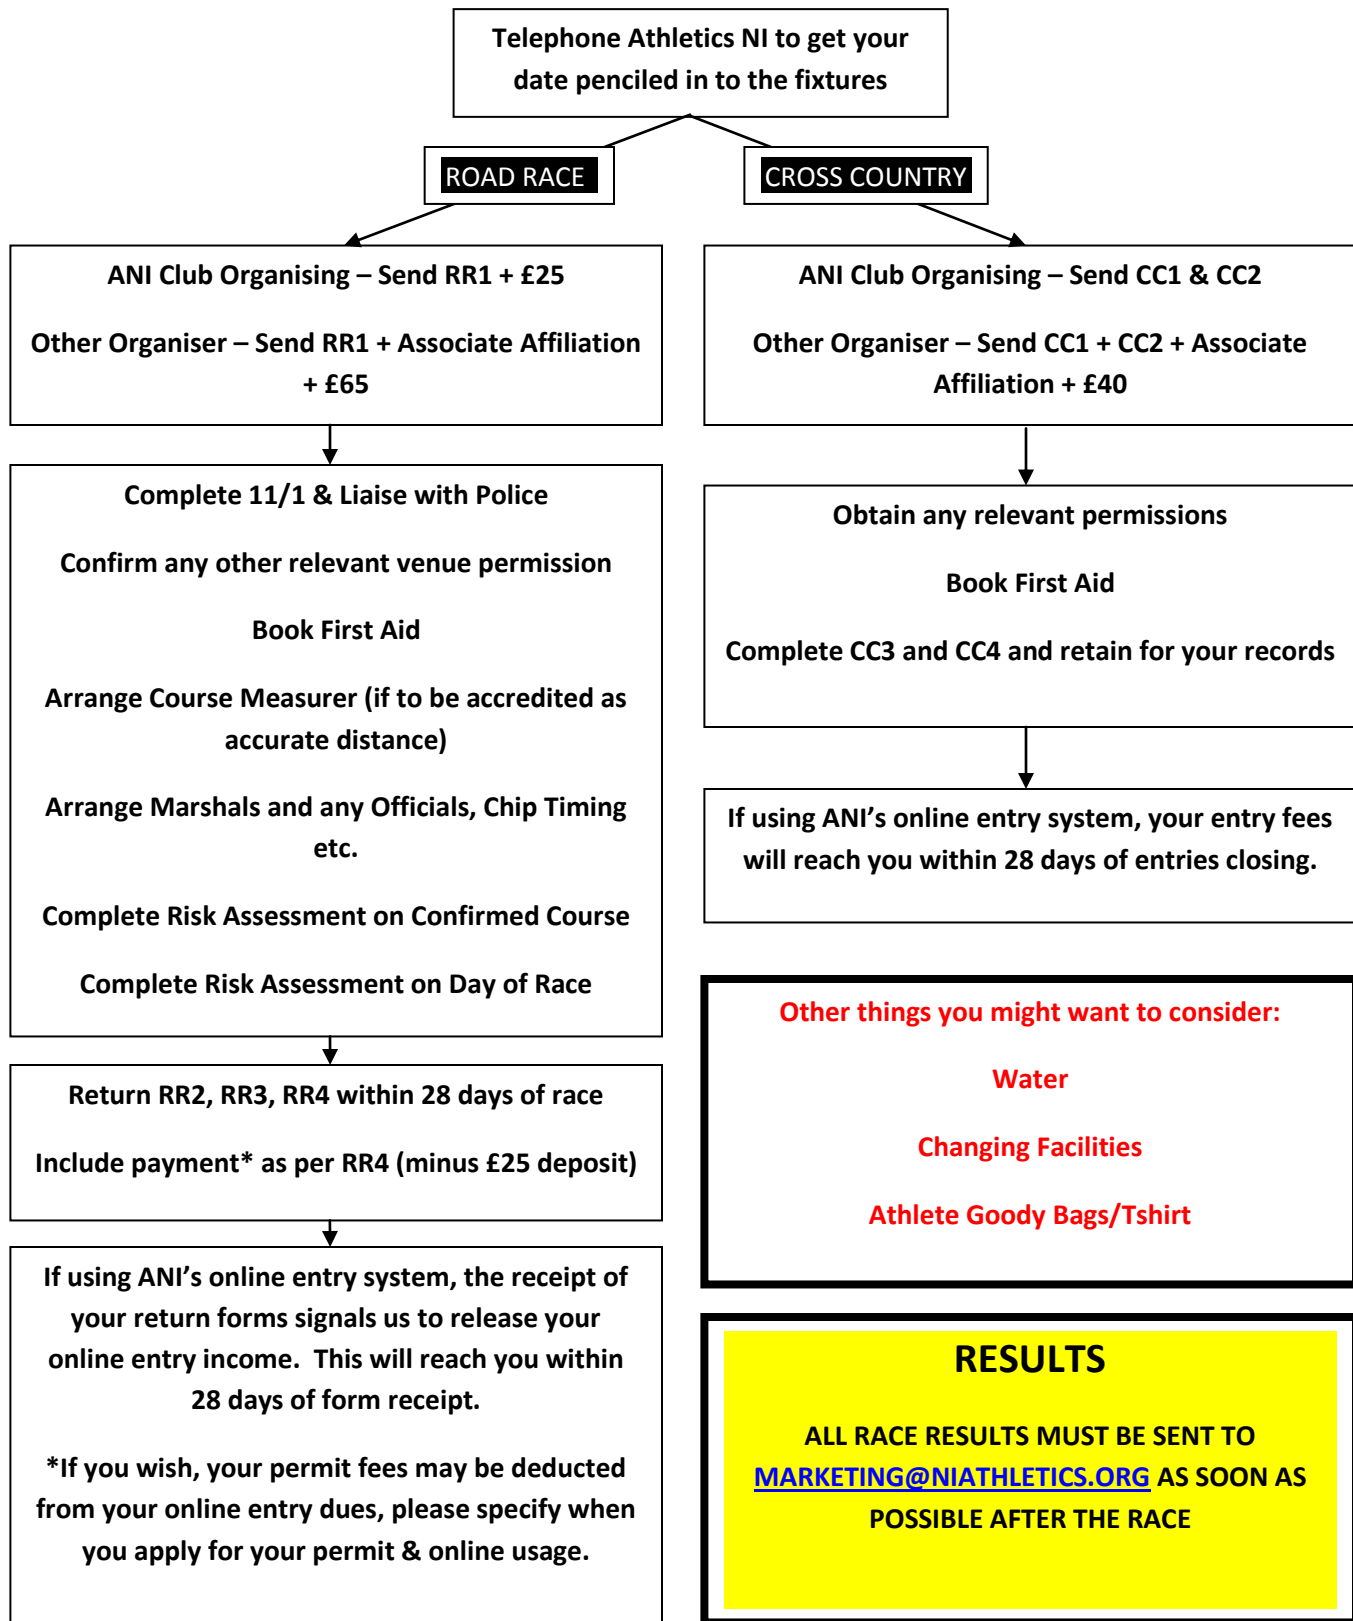

ORGANISING YOUR EVENT – STEP BY STEP

All licensed races are entitled to use Athletics NI's logo on their entry forms as indication of license

All Certified Distance events should bear the ANI Certified Distance Kitemark – available from ANI